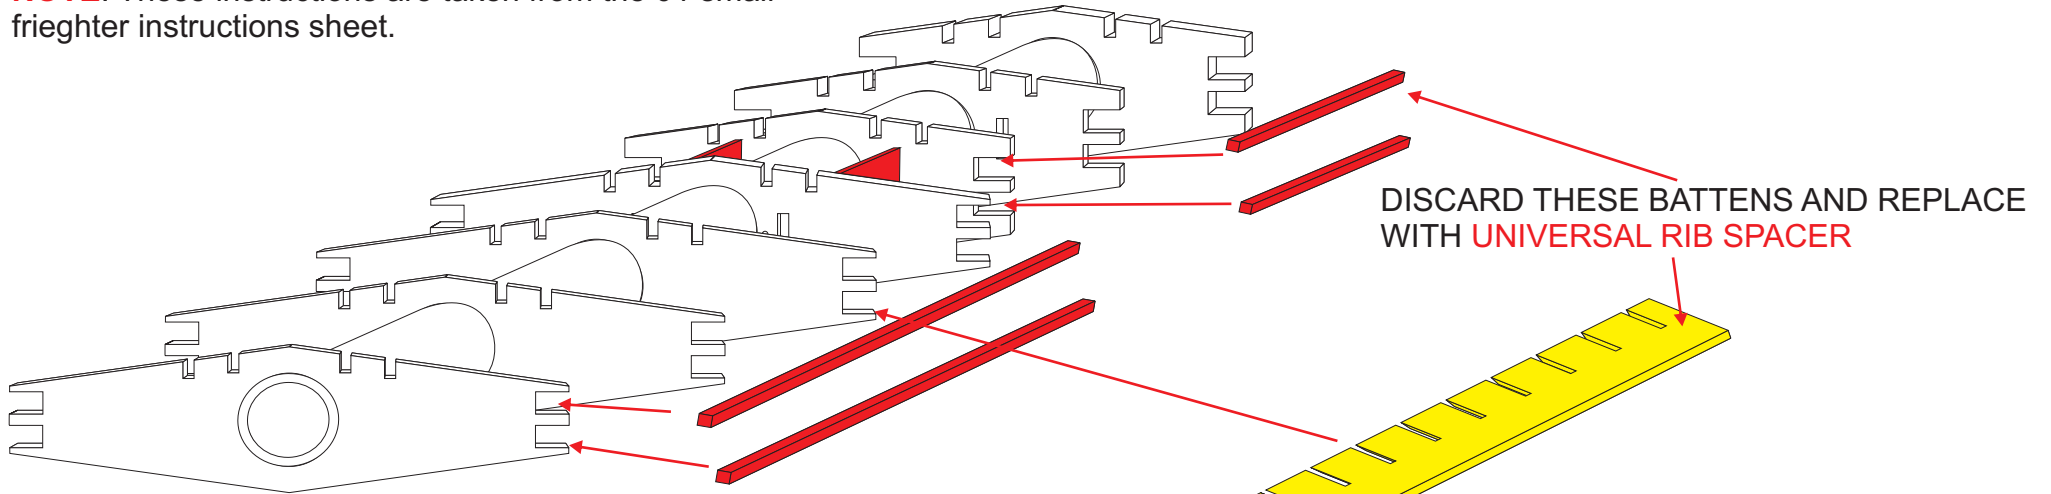

# UNIVERSAL RIB SPACER INSTRUCTIONS

**FOR USE ON ANY HULL**

Except 04 Fast Attack as it has a different design

**NOTE:** These instructions are taken from the 01 small freighter instructions sheet.

**NOTE**  
2 Universal Rib Spacers (6mm thick) will fit in the notches (12mm wide) at either end of the ribs of any of the hull except **04 Fast Attack**.