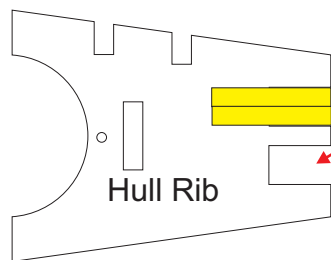

# UNIVERSAL RIB SPACER INSTRUCTIONS

**FOR USE ON ANY HULL**

Except 04 Fast Attack as it has a different design

**NOTE:** These instructions are taken from the 01 small freighter instructions sheet.

**NOTE**  
2 Universal Rib Spacers (6mm thick) will fit in the notches (12mm wide) at either end of the ribs of any of the hull except **04 Fast Attack**.