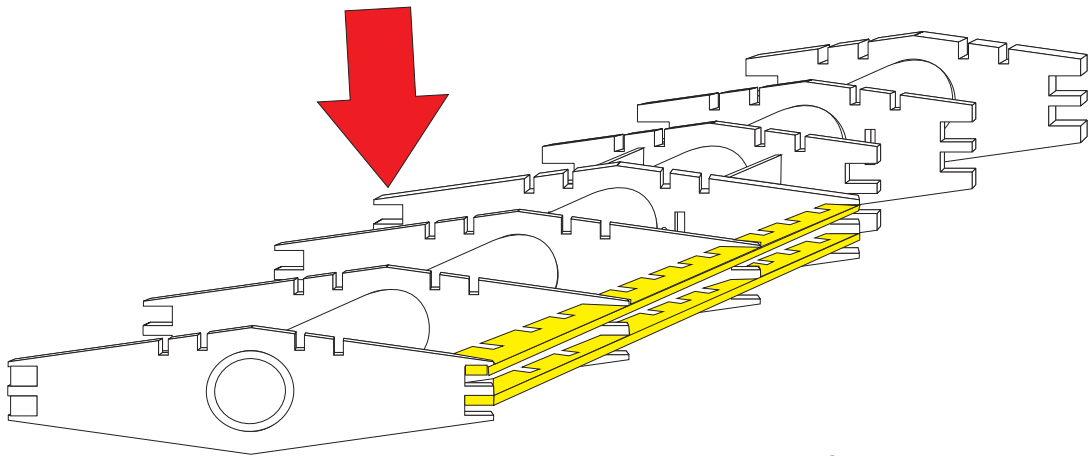

# UNIVERSAL RIB SPACER INSTRUCTIONS

**FOR USE ON ANY HULL**

Except 04 Fast Attack as it has a different design

**NOTE:** These instructions are taken from the 01 small freighter instructions sheet.

**NOTE**  
2 Universal Rib Spacers (6mm thick) will fit in the notches (12mm wide) at either end of the ribs of any of the hull except **04 Fast Attack**.